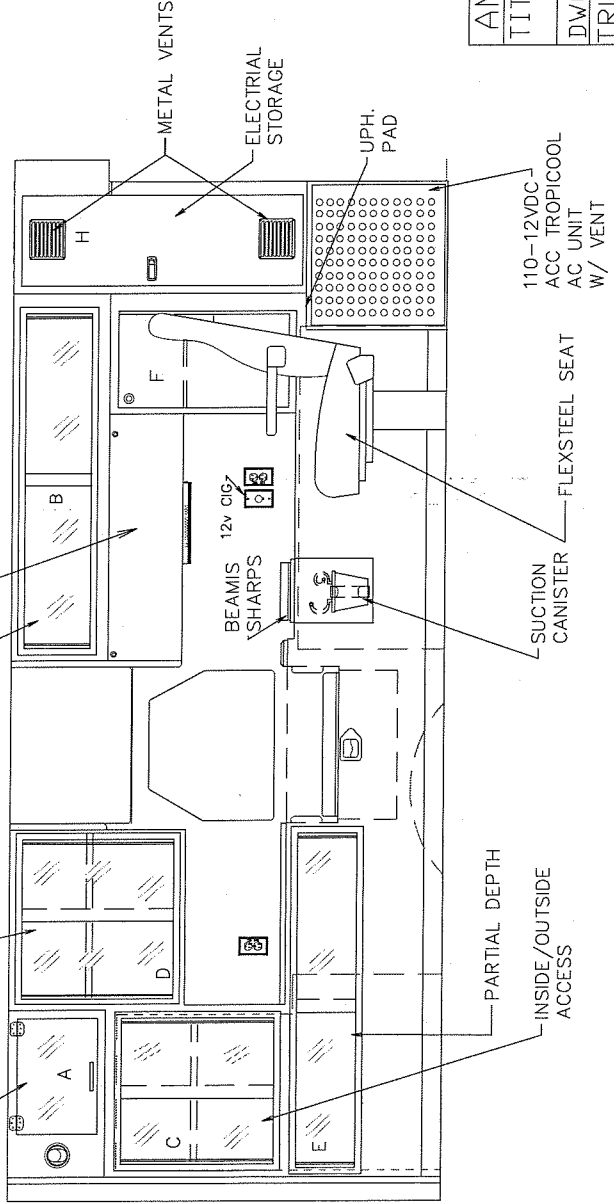

- 2-02 Outlets
- 1-SSCOR GUAGE
- 1-SWITCH PANEL
- 1-DIGITAL THERM.

AMERICAN EMERGENCY VEHICLES	
TITLE	AEV
DWG.#5ZF.BB9I	REV.#0
TRUCK#5ZF.BB9	Z4
BY:DKH	DATE:1/5/05

\* Some shown are optional  
 \* Dimensions shown are approximate, exact dimensions available on request