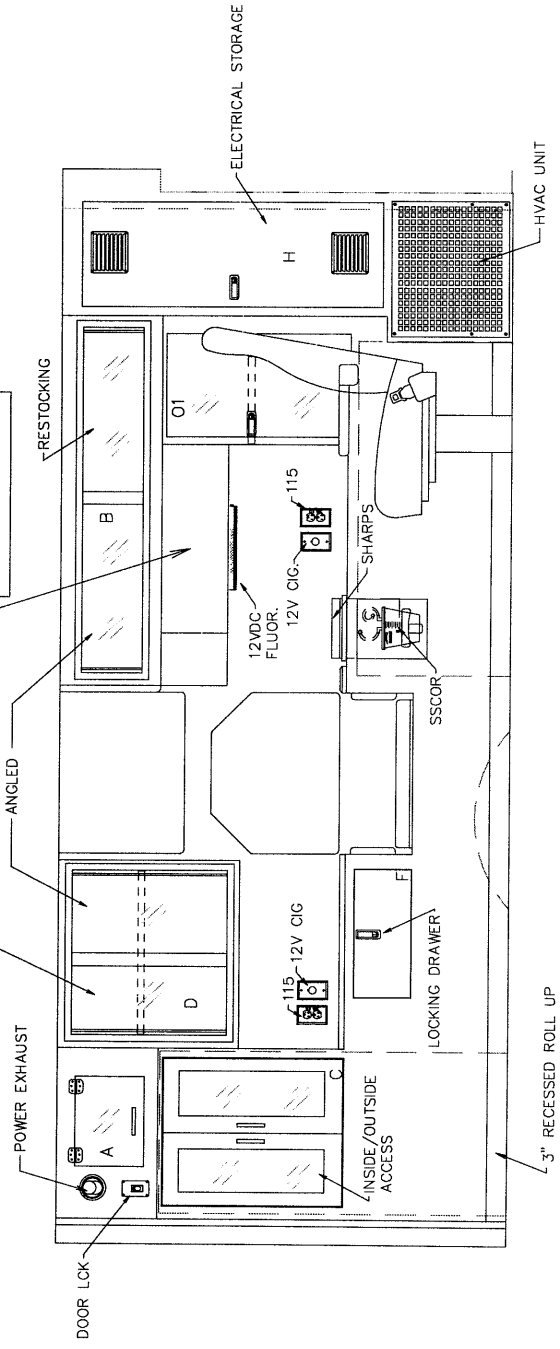

- O2 Outlet
- SSCOR GUAGE
- SWITCH PANEL
- DIGITAL THERMOSTAT
- VOL CONTROL

AMERICAN EMERGENCY VEHICLES	
TITLE	Type 3, 164" Interior
DWG.#	6DF08679I REV.#0
TRUCK#	6DF08679
BY:JRL	DATE10/27/05
SPECLIN DEMO	

* Some shown are optional
 * Dimensions shown are approximate, exact dimensions available on request