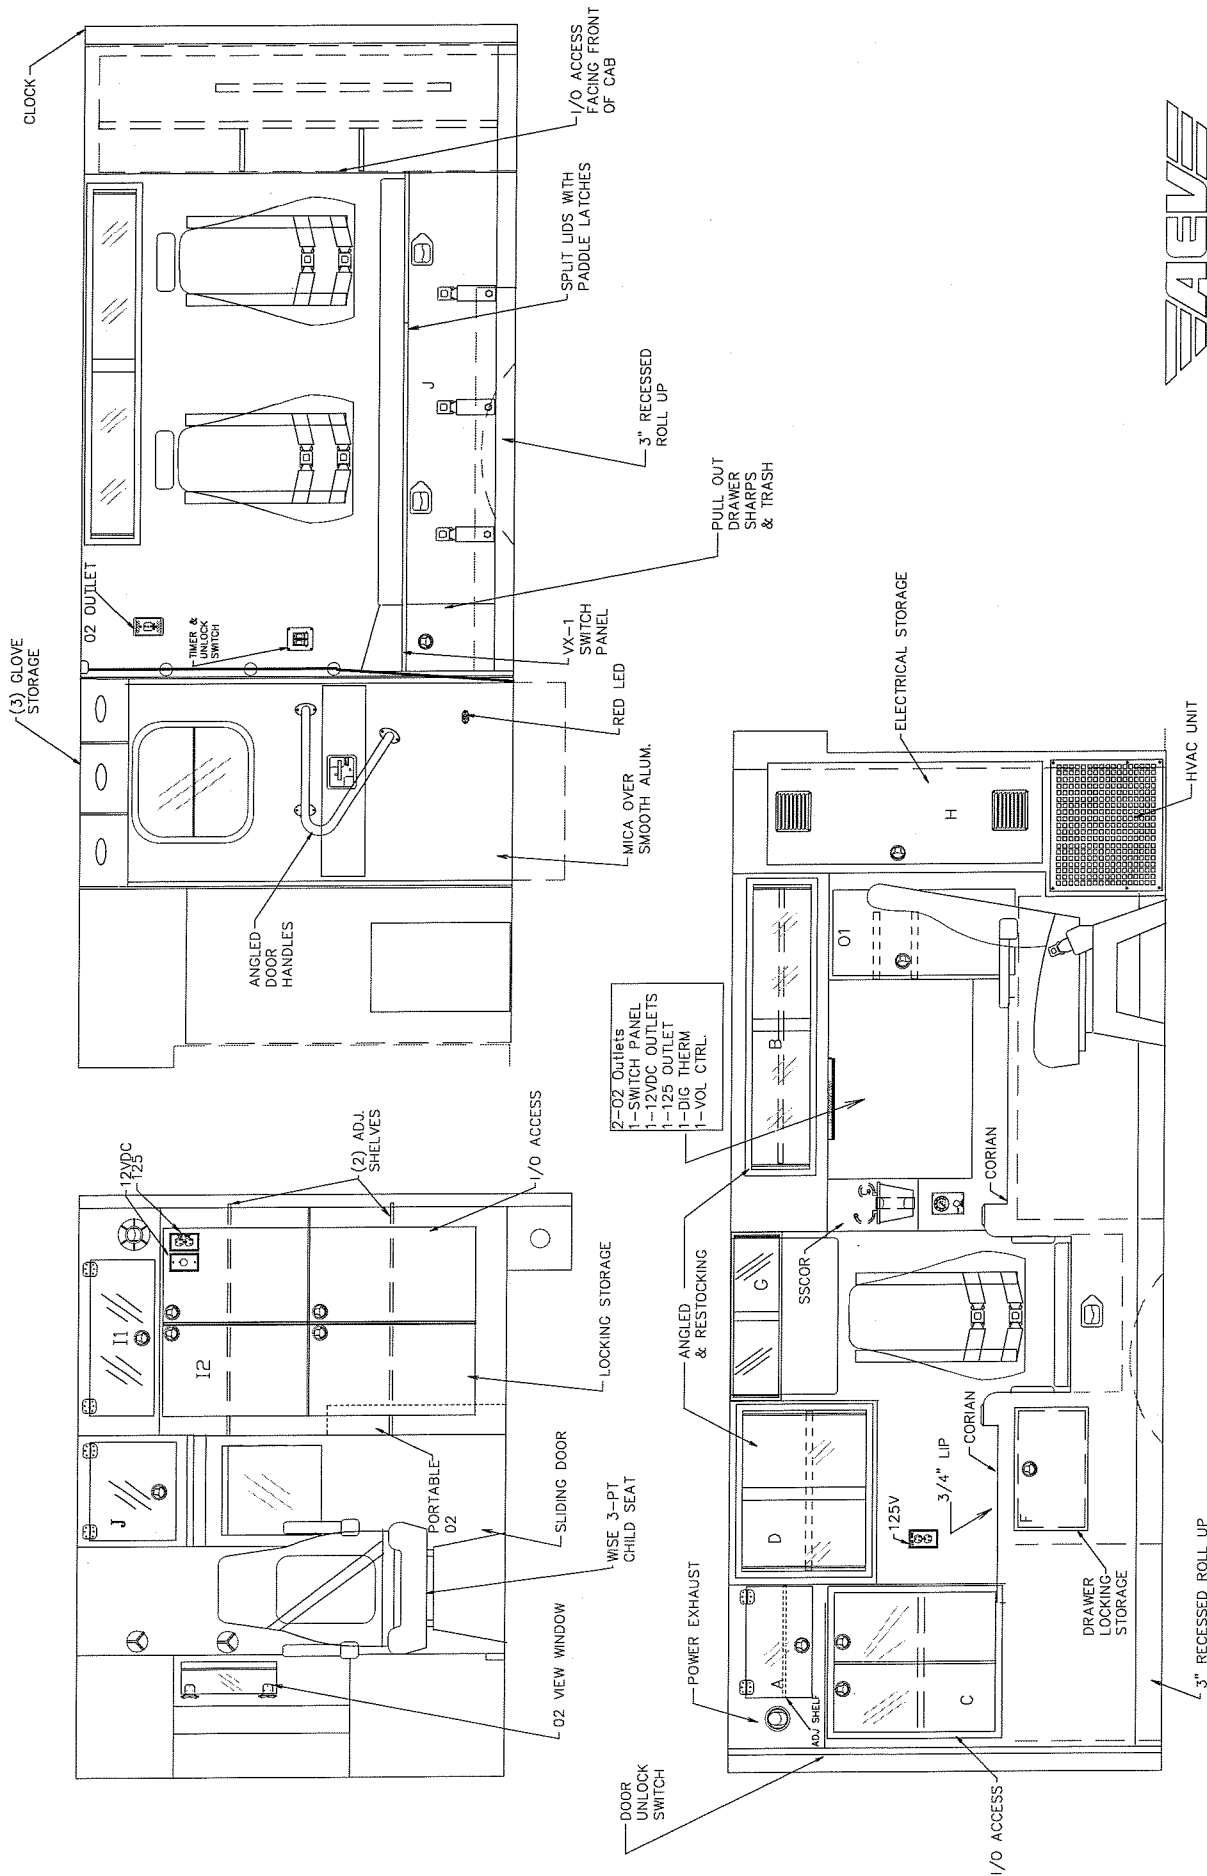

CONCEPTIONAL DRAWINGS ONLY: DRAWINGS ARE NOT TO SCALE, ALL MEASURES ARE APPROXIMATE & SUBJECT TO ENGINEERING CHANGE

AMERICAN EMERGENCY VEHICLES	
TITLE	TYPE 3, 164" Interior
DWG.#132333-i	REV.#0
TRUCK#10XC-13233	
BY:LFB	DATE:12/09/09

\*CONCEPTIONAL DRAWINGS  
 \* Some shown are optional  
 \* Due to Aeve's ongoing improvements, drawings can change.